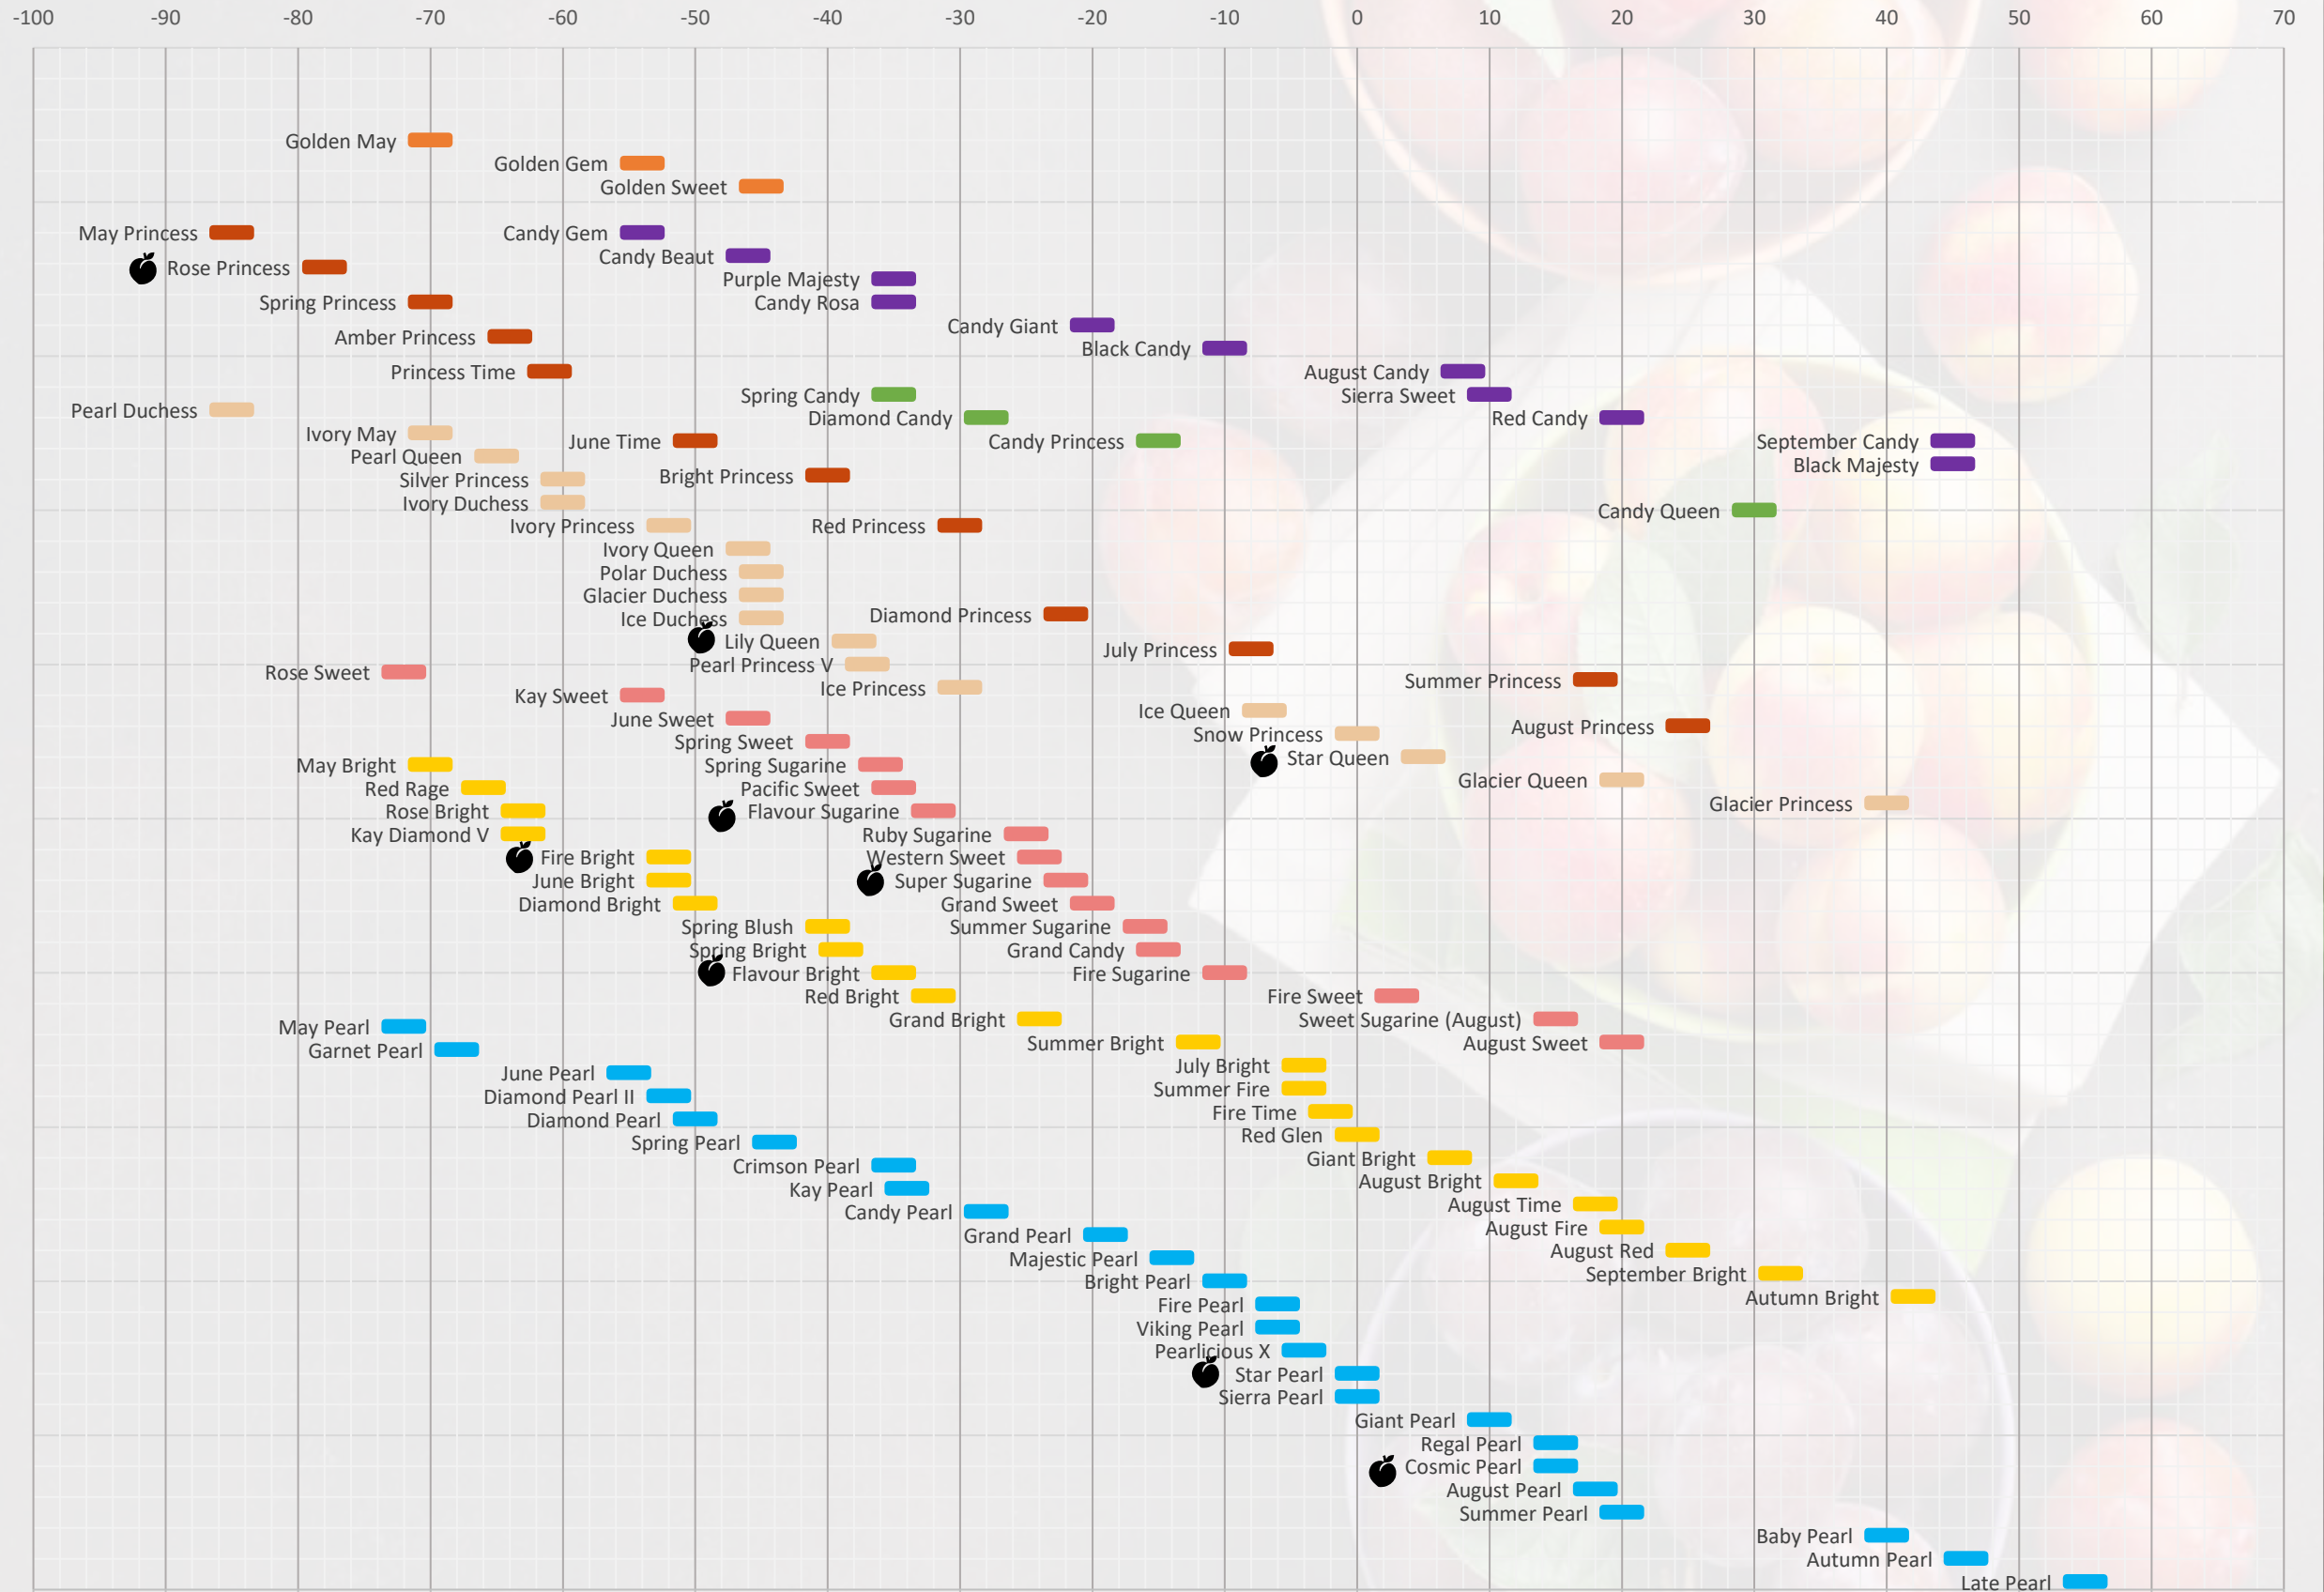

BRADFORD FARMS MATURITY CHART - SEASON 2026

KEY: New Selection Pearls Nectarine Classic Nectarine Supersweet Peach White Peach Classic Peach Superweet Plum Apricot